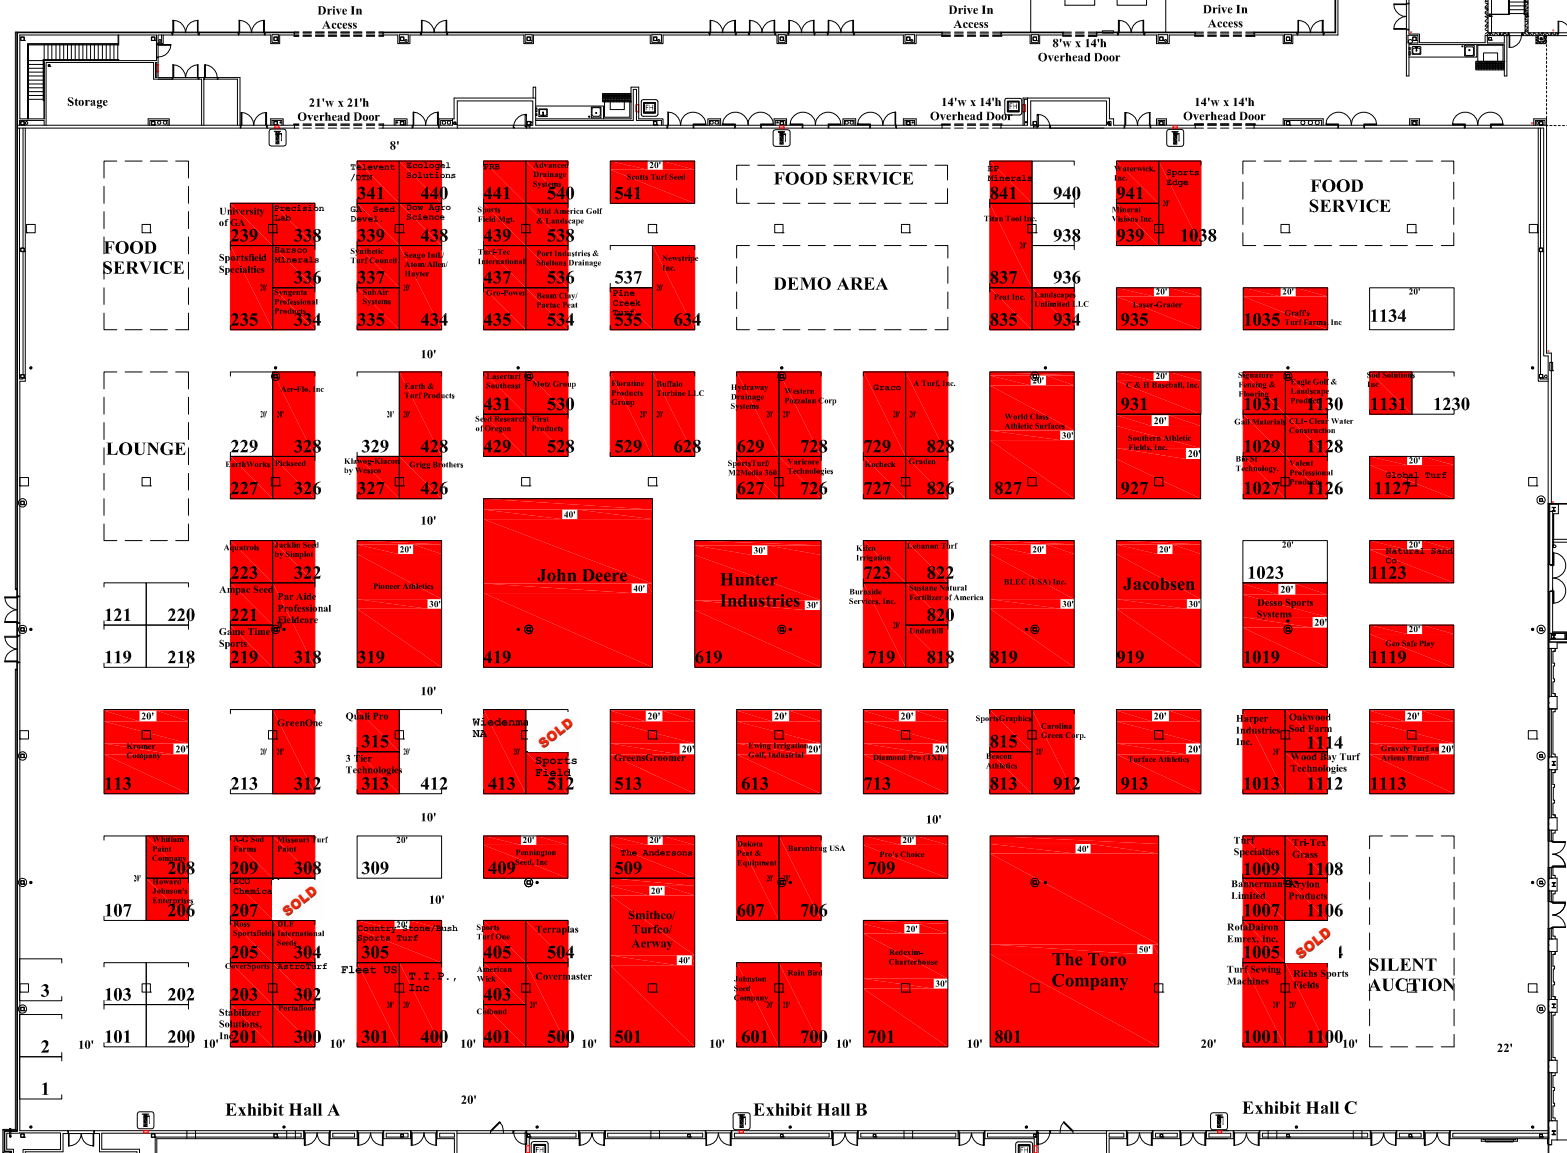

SportsTurf

Sport Turf Managers Association
 January 12-16, 2010
 Disney Coronado Springs Resort
 Lake Buena Vista, Florida
 New Veracruz Exhibit Hall

ALL BOOTHS ARE 10X10
 UNLESS MARKED

TOTALS:
 10X10 - 97
 10X20 - 45
 10X30 - 1
 20X20 - 8
 20X30 - 5
 20X40 - 1
 30X30 - 1
 40X40 - 1
 40X50 - 1

 -- Sold Booths

Pre-function

Veracruz Hall has a 23' Ceiling Height

- ⊙ - Column
- - Electrical Port

Porte Cochere

REVISED 10/28/09
 REVISION 26
 DRAWN BY T. PALLADINO
 AE: SOK